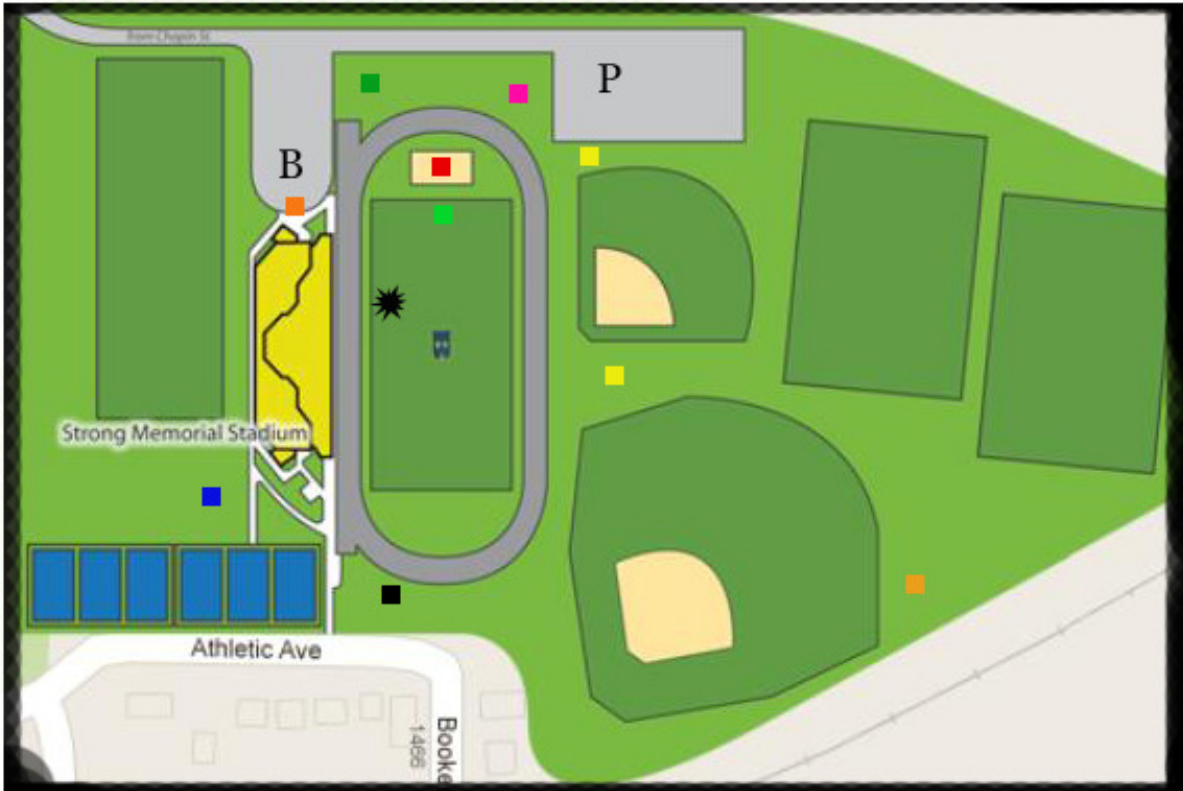

STRONG STADIUM KARRIS TRACK & FIELD LAYOUT

KEY

B BUS DROP OFF

P VAN PARKING

■ DISCUS /HAMMER

■ LONG JUMP

■ SHOT PUT

■ JAVLEIN

■ HIGH JUMP

■ POLE VAULT

★ AWARDS STAND

■ TEAM CAMPS

■ CLERK TENT

■ HOSPITALITY/WEIGH-IN AREA/TRAINING AREA

■ LOCKER ROOM (M)

■ LOCKER ROOM(W)