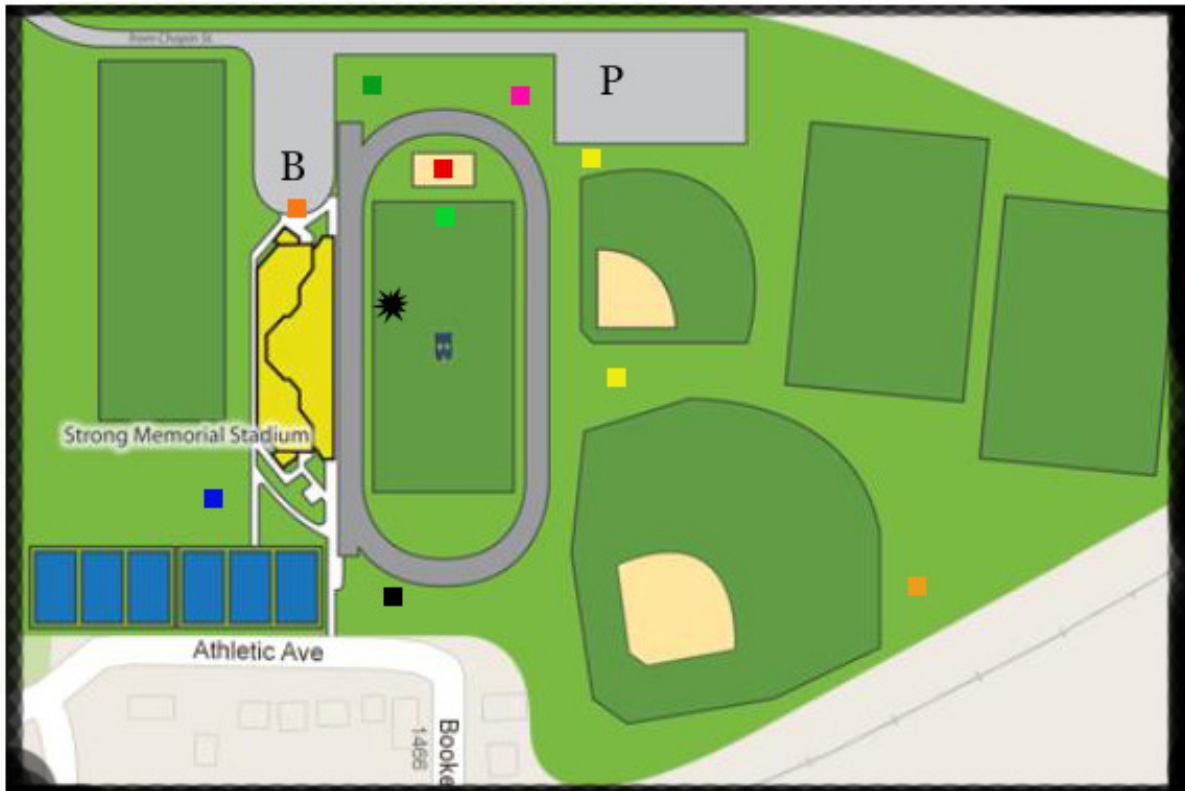

STRONG STADIUM KARRIS TRACK & FIELD LAYOUT

KEY

B BUS DROP OFF

P VAN PARKING

■ DISCUS /HAMMER

■ LONG JUMP

■ SHOT PUT

■ JAVLEIN

■ HIGH JUMP

■ POLE VAULT

★ AWARDS STAND

■ TEAM CAMPS

■ CLERK TENT

■ HOSPITALITY/WEIGH-IN AREA/TRAINING AREA

■ LOCKER ROOM (M)

■ LOCKER ROOM(W)