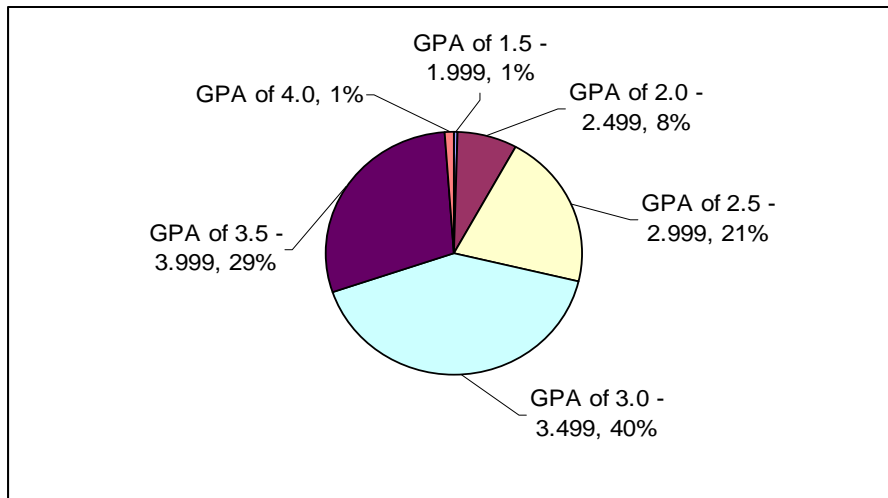

Fast Facts About Beloit's Student Body

As of September 13, 2007, there were 1375 full and part-time students at Beloit; 94% (1299) were at least half-time, degree-seeking students.

Diversity

Beloit's Fall 2007 student population comes from 47 states and 34 different countries; excluding the United States, the 5 countries from which Beloit currently has the most students are Japan, China, India, Germany, and Vietnam.

Approximately 58% of Beloit's student body is female. The racial and ethnic composition of the current student population is depicted below:

Student Academics

For the Fall 2007 semester, degree-seeking students are enrolled in an average of 4.07 units (16.28 semester hours) each. A total of 1450 students are enrolled in Humanities courses, 1285 in Social Science courses, 1037 in Math, Life and Physical Science courses, 700 in Art and Performing Arts courses, 608 in Foreign Language courses (including ESL), 158 in Education courses, and 151 in Interdisciplinary courses. The 5 most popular majors are Education, Anthropology, Creative Writing, Psychology, and International Relations; the majority of students (47%, including all first year students) have not yet declared a major.

According to the 2006 NSSE, 30% of Beloit seniors report spending more than 20 hours a week preparing for class, and 78% "somewhat" or "strongly" agree they are "driven more to learn than to receive high grades". The following graph shows the GPA distribution for students with at least one full semester at Beloit: