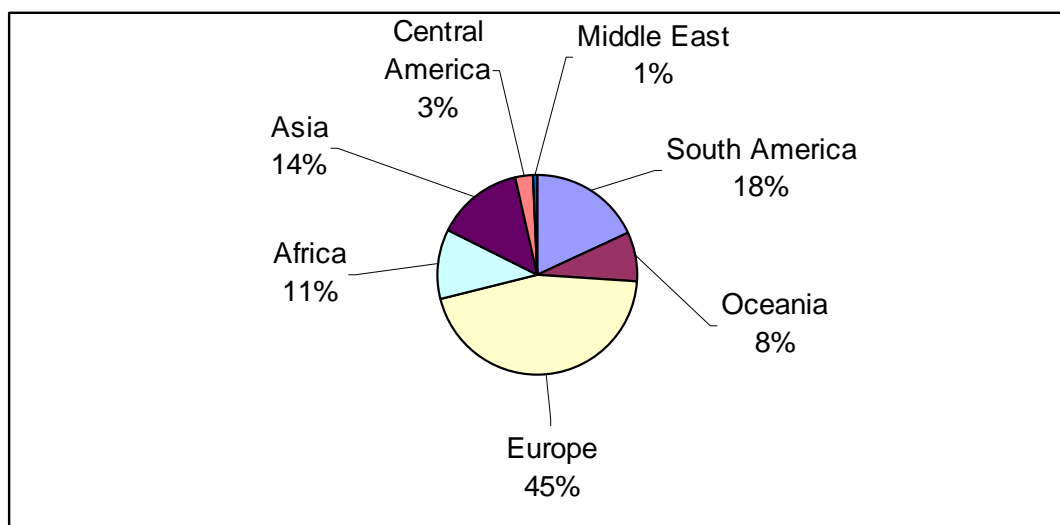

Fast Facts About Beloit's Student Body

As of September 13, 2007, there were 1375 full and part-time students at Beloit; 94% (1299) were at least half-time, degree-seeking students.

Diversity

Beloit's Fall 2007 student population comes from 47 states and 34 different countries; excluding the United States, the 5 countries from which Beloit currently has the most students are Japan, China, India, Germany, and Vietnam.

Approximately 58% of Beloit's student body is female. The racial and ethnic composition of the current student population is depicted below:

Student Academics

For the Fall 2007 semester, degree-seeking students are enrolled in an average of 4.07 units (16.28 semester hours) each. A total of 1450 students are enrolled in Humanities courses, 1285 in Social Science courses, 1037 in Math, Life and Physical Science courses, 700 in Art and Performing Arts courses, 608 in Foreign Language courses (including ESL), 158 in Education courses, and 151 in Interdisciplinary courses. The 5 most popular majors are Education, Anthropology, Creative Writing, Psychology, and International Relations; the majority of students (47%, including all first year students) have not yet declared a major.

Study Abroad

During the 2006-07 academic year, 160 Beloit students studied abroad for at least one full semester; 74 of these students were on Beloit-sponsored programs. Of the remainder, 6 attended ACM-sponsored programs and 80 participated in individual programs. The geographic distribution of program destinations are found in the graph below: