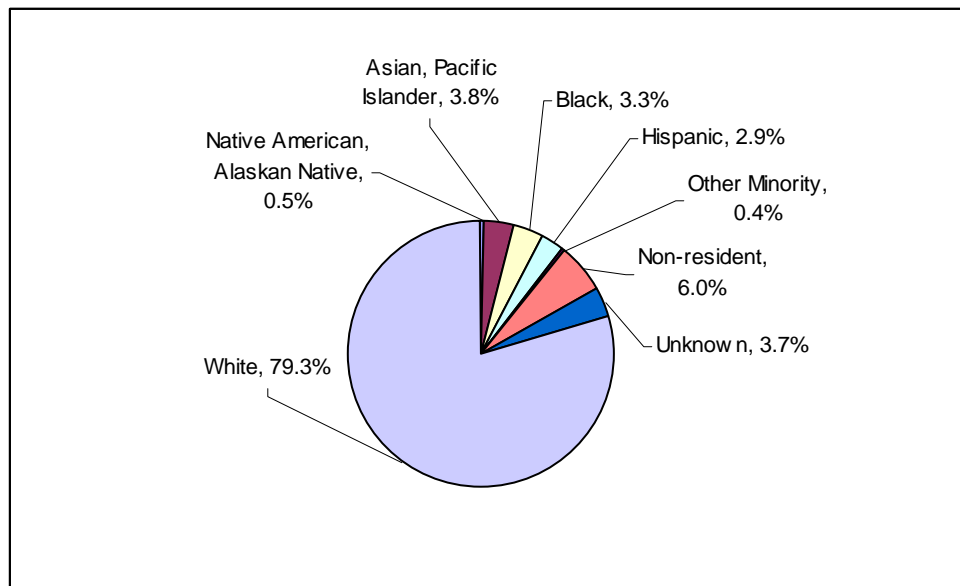

Fast Facts About Beloit's Student Body

As of September 13, 2007, there were 1375 full and part-time students at Beloit; 94% (1299) were at least half-time, degree-seeking students.

Diversity

Beloit's Fall 2007 student population comes from 47 states and 34 different countries; excluding the United States, the 5 countries from which Beloit currently has the most students are Japan, China, India, Germany, and Vietnam.

Approximately 58% of Beloit's student body is female. The racial and ethnic composition of the current student population is depicted below:

Student Academics

For the Fall 2007 semester, degree-seeking students are enrolled in an average of 4.07 units (16.28 semester hours) each. A total of 1450 students are enrolled in Humanities courses, 1285 in Social Science courses, 1037 in Math, Life and Physical Science courses, 700 in Art and Performing Arts courses, 608 in Foreign Language courses (including ESL), 158 in Education courses, and 151 in Interdisciplinary courses. The 5 most popular majors are Education, Anthropology, Creative Writing, Psychology, and International Relations; the majority of students (47%, including all first year students) have not yet declared a major.