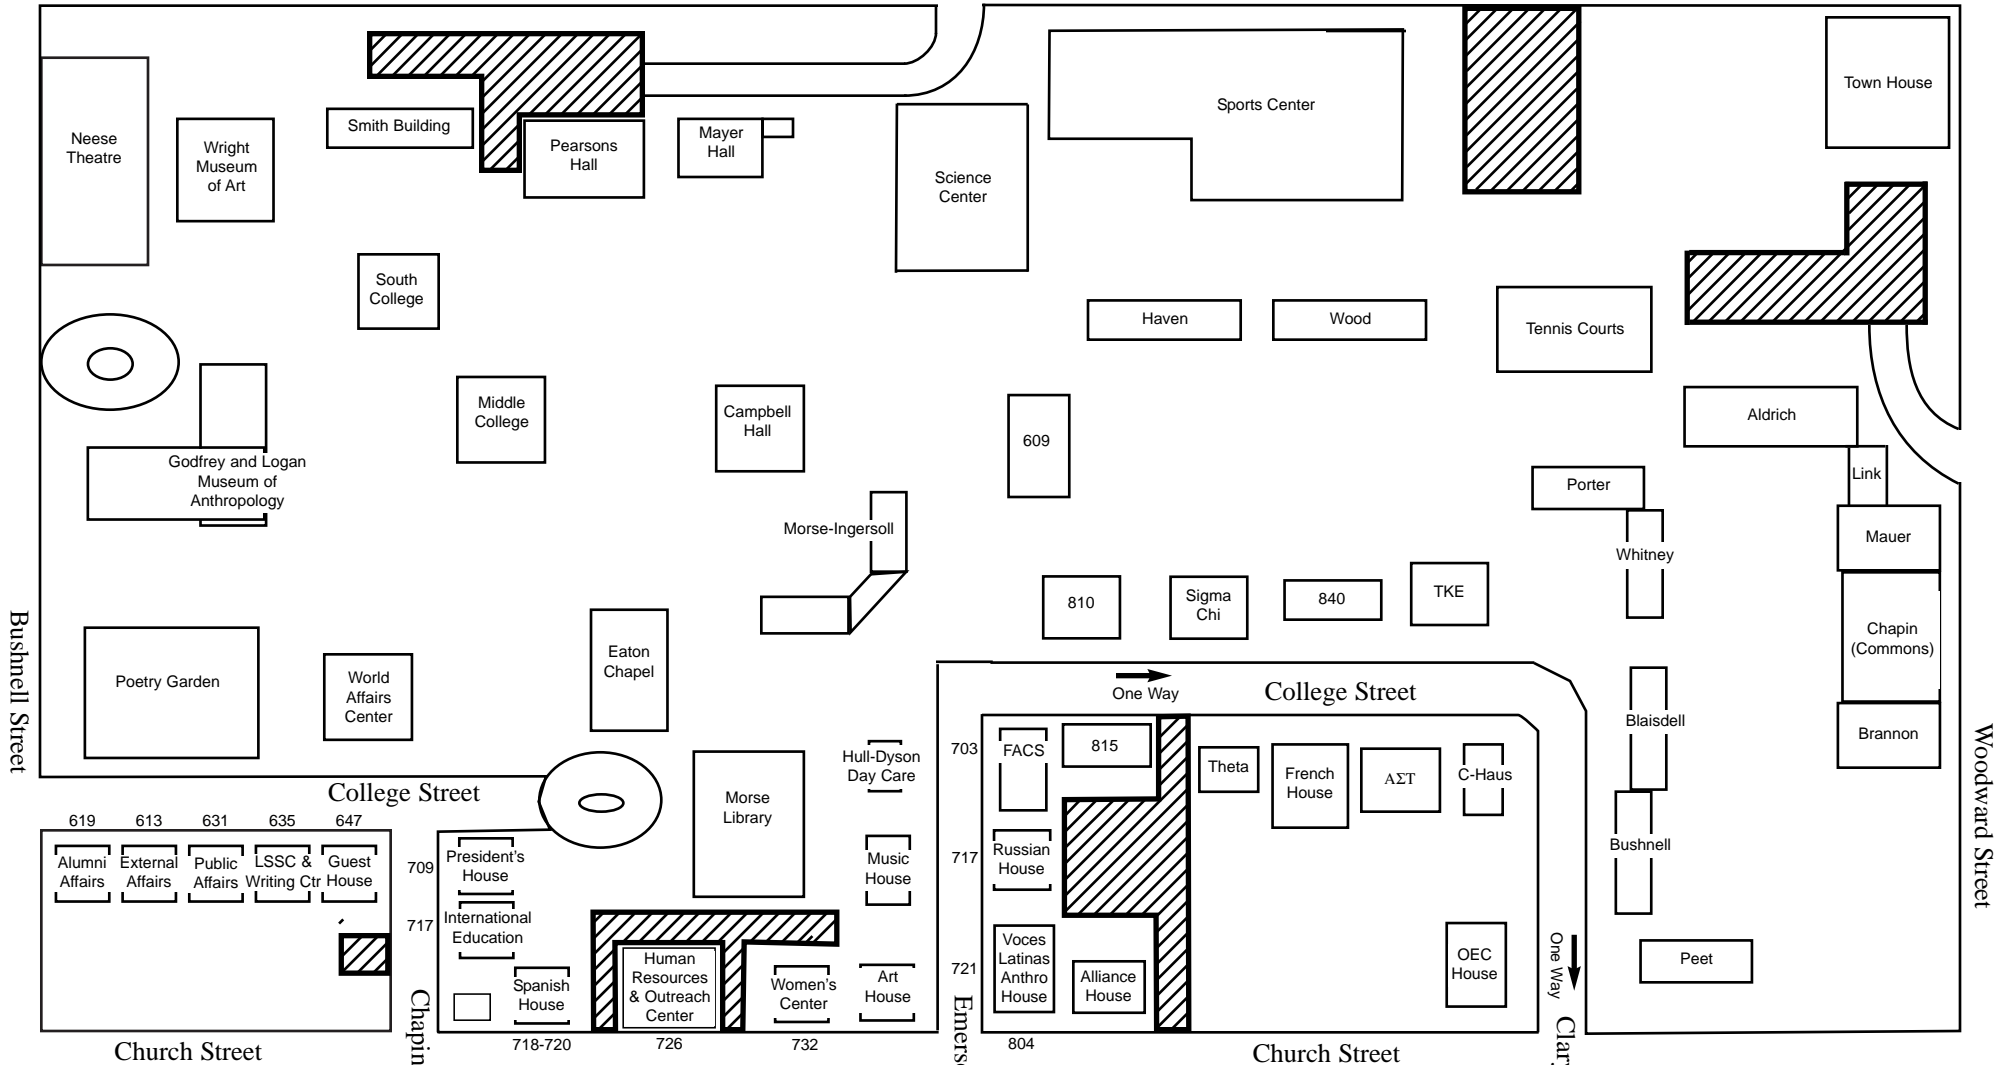

# Beloit College Campus

Pleasant Street - U.S. 51

Pleasant Street - U.S. 51

→ Riverside Dr.

**Key**

= Parking Lots

(Map Not to Scale)

**Directions from Milwaukee**

Take I-43 S approx. 60 miles to Beloit. I-43 S becomes WI-81/ Milwaukee Rd (at I-90 exit). Follow Milwaukee Rd approx 2 mi. to where road splits (just past bridge & RR tracks). Get in left turn lane & turn left to stay on Milwaukee Rd, and drive approx .5 mi. to Emerson St. Turn right and follow Emerson approx .5 mi. to campus.

**Directions From Madison**

Take 90 East to the 2nd Beloit Exit (Milwaukee Rd). Turn right off the exit onto Milwaukee Rd. Follow Milwaukee Rd approx 2 mi. to where road splits (just past bridge & RR tracks). Get in left turn lane & turn left to stay on Milwaukee Rd, and drive approx .5 mi. to Emerson St. Turn right and follow Emerson approx .5 mi. to campus.

**Directions From Chicago**

Take 90 West to the South Beloit exit (Exit 1). Turn left onto US 51 N. Drive approx. 1 mi. to Park St. Turn right on Park St. Go through two stop lights and turn left on Emerson Street. Two blocks to campus.