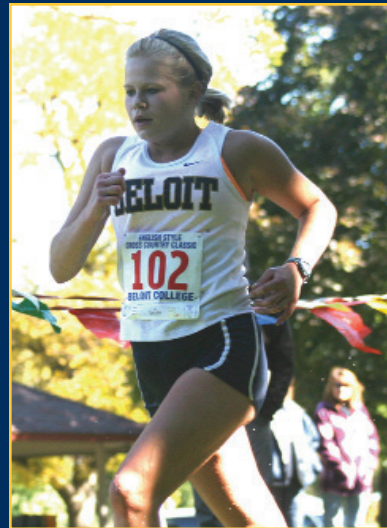

Beloit College has much to offer the dedicated runner. While academics will be the focus of your life at Beloit, Cross Country can be an important part of it too.

The College provides first-class athletic facilities and coaching to give competitive runners every opportunity to excel.